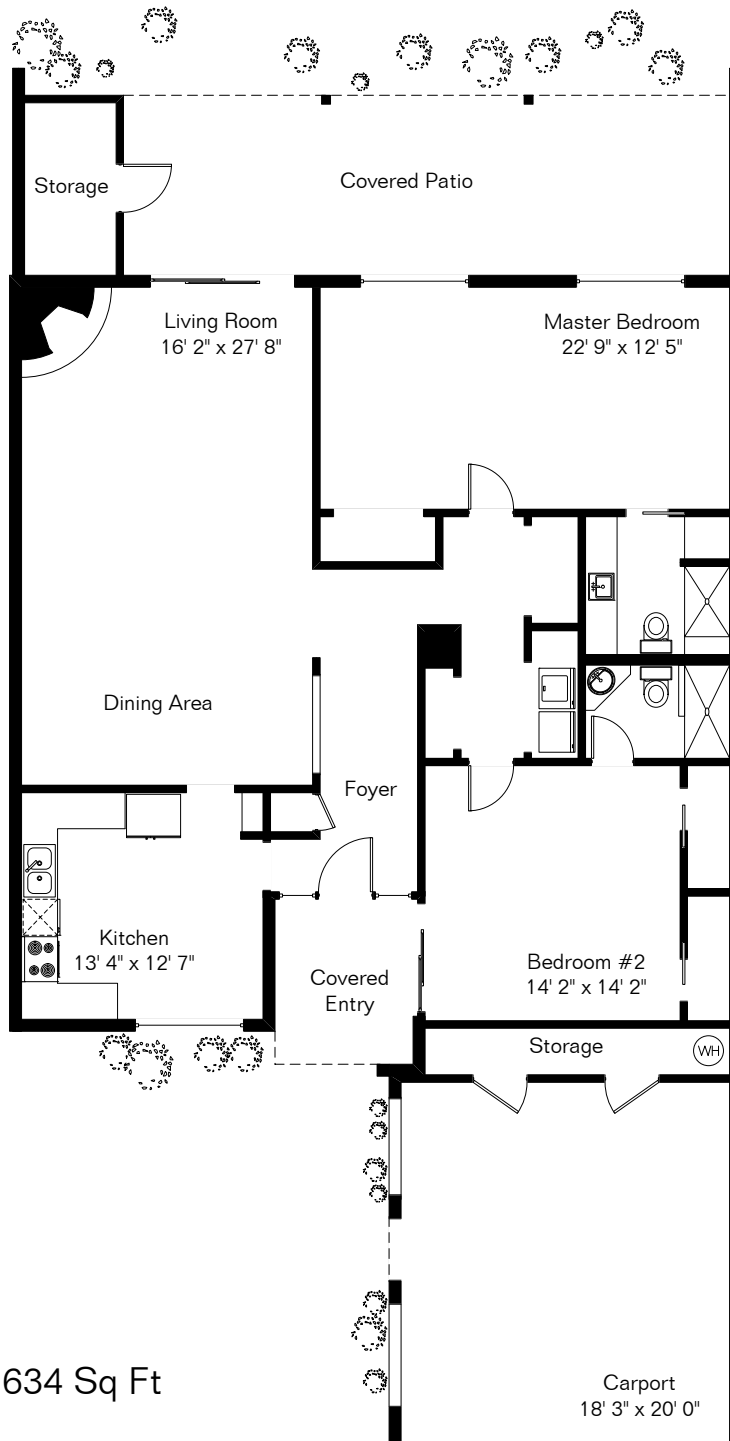

The square footages and room size information are deemed to be reliable but are not guaranteed and should be independently verified.

4813 N Via Entrada

Living Area 1,634 Sq Ft

Site Visit April 2017

0 ft. 6 ft. 10 ft. 20 ft.

Copyright 2017 Floor Plans First! LLC
All Rights Reserved.

www.FloorPlansFirst.com

Toll Free (877) 887-1500
Voice (520) 881-1500
Fax (520) 791-7701